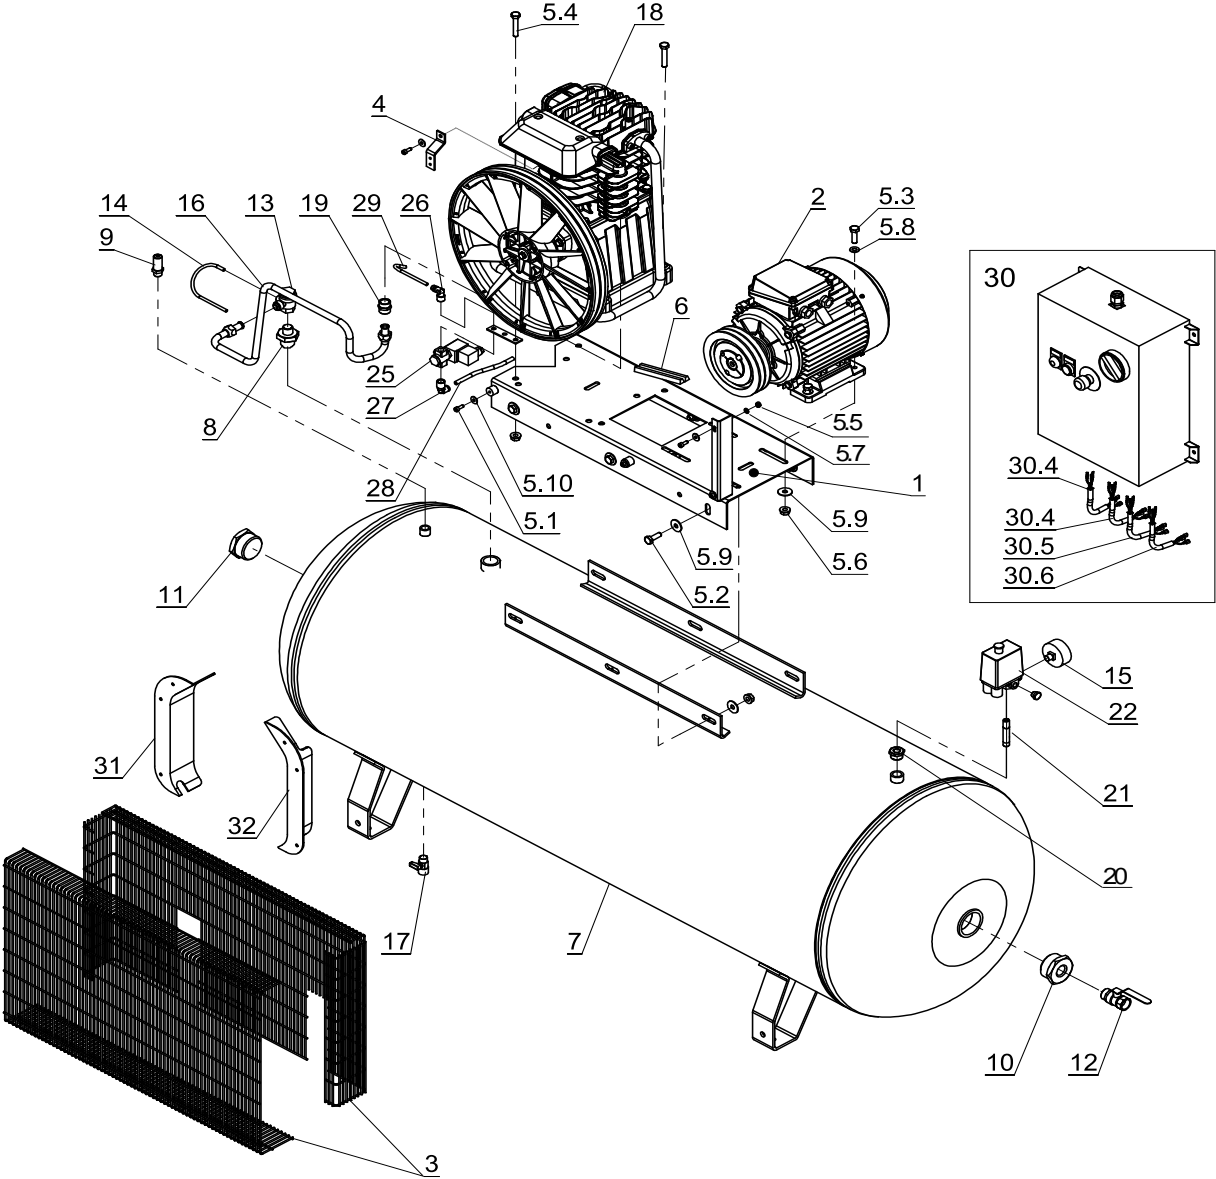

LOGOS 920/500H WORKS 650/500H - WORKS 780/500H

Rev.00 - 12/2014