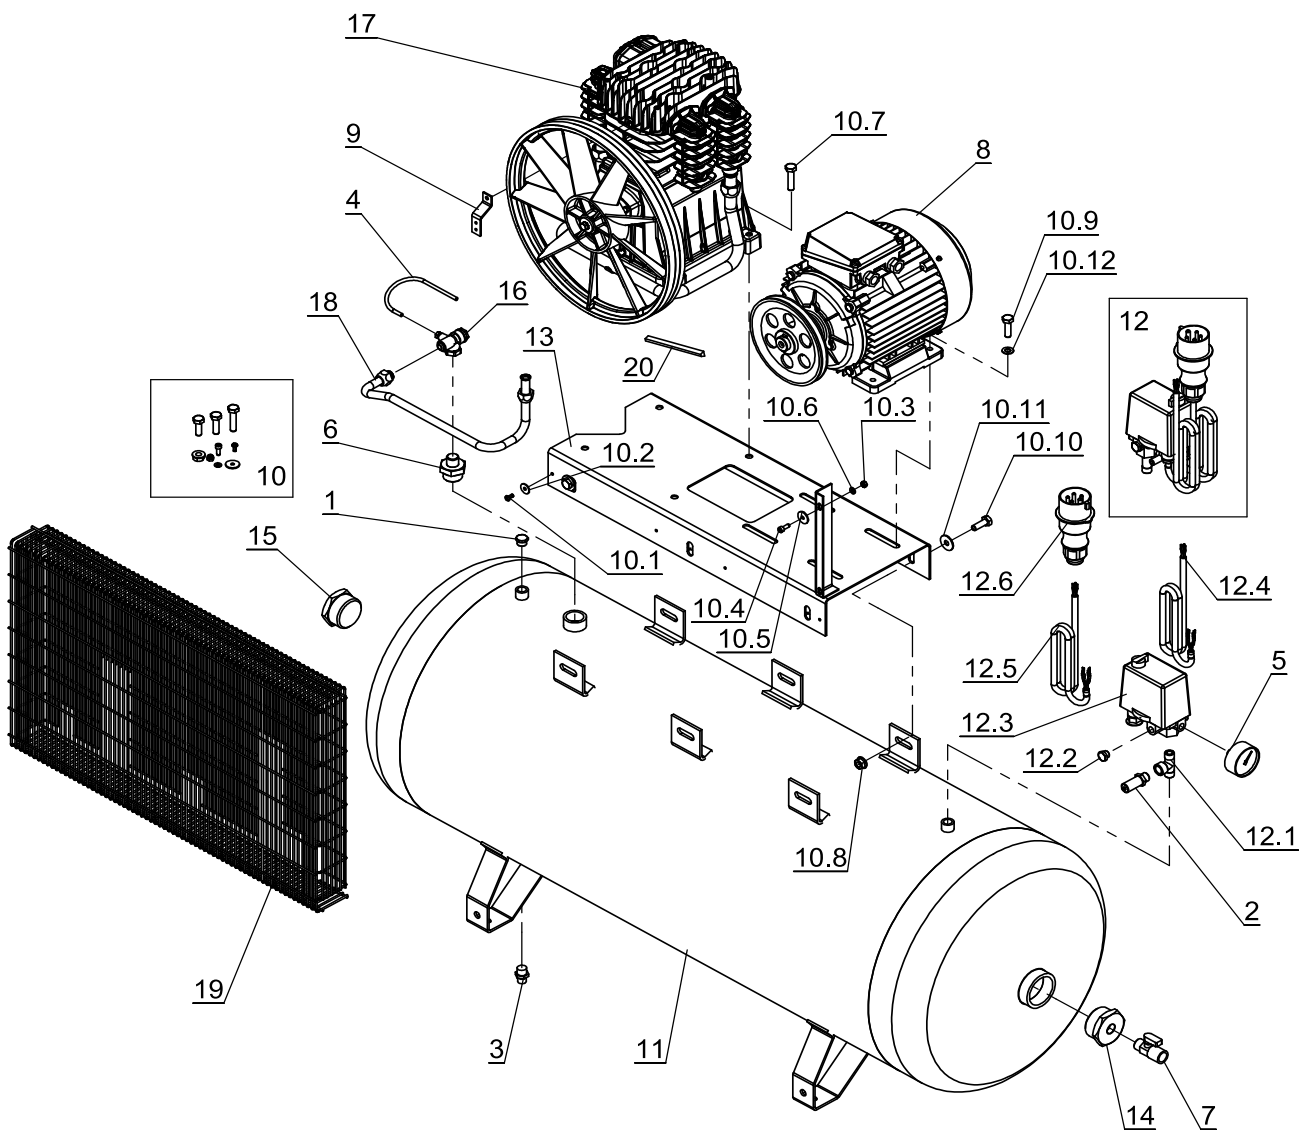

LOGOS 530/270H - LOGOS 650/270H WORKS 490/300H - WORKS 530/300H

Rev.00 - 12/2014

LOGOS 920/270H WORKS 650/300H

Rev.00 - 12/2014

LOGOS 920/270H WORKS 650/300H

Rev.00 - 12/2014

Rif. Ref	Cod Code	Q,tà Q,ty	DESCRIZIONE	DESCRIPTION	DESCRIPTION	Note Notes
1	5010460008	1	Base	Platte	Base	
2	4151750000	1	Kit Motore/puleggia	Motorscheibe Kit	Motor/pulley kit	LOGOS 920/270H
2	4151780000	1	Kit Motore/puleggia	Motorscheibe Kit	Motor/pulley kit	WORKS 650/300H
3	4170200000	1	Kit paracinghia	Riemenschutz Kit	Belt guard kit	
4	7458990000	1	Staffa Paracinghia	Riemenschutz Halter	Belt guard Support	
5	4080450000	1	Kit Viti	Schraube Kit	Screw kit	
5.1	x	11	Vite	Schraube	Screw	M6X16 UNI-5931
5.2	x	6	Vite	Schraube	Screw	M10X30 UNI-5739
5.3	x	4	Vite	Schraube	Screw	M10X35 UNI-5739
5.4	x	4	Vite	Schraube	Screw	M10X55 UNI-5739
5.5	x	9	Dado	Mutter	Nut	M6 UNI-5587
5.6	x	14	Dado	Mutter	Nut	M10
5.7	x	11	Rondella	Unterlegscheibe	Washer	Ø6X24 UNI-6593
5.8	x	6	Rondella	Unterlegscheibe	Washer	Ø10 UNI-6592
5.9	x	16	Rondella	Unterlegscheibe	Washer	Ø10X30 UNI-6593
5.10	x	9	Rondella	Unterlegscheibe	Washer	Ø6 UNI-6592
6	7371250000	2	Cinghia	Keilriemen	Belt	LOGOS 920/270H
6	7370680000	2	Cinghia	Keilriemen	Belt	WORKS 650/300H
7	7477880000	1	Serb. 270 lt 11 bar - AD2000	Tank 270 verzinkt 11 bar	Tank 270 galvanalized 11 bar	LOGOS 920/270H
7	7477730000	1	Serb. 270 lt 16 bar - AD2000	Tank 270 verzinkt 16 bar	Tank 270 galvanalized 16 bar	WORKS 650/300H
8	7232070000	1	Tubo Prolunga	Reduzierung	Extension Hose	
9	7192090000	1	Valvola di Sic.	Sicherheitsventil	Safety valve	LOGOS 920/270H
9	7192330000	1	Valvola di Sic.	Sicherheitsventil	Safety valve	WORKS 650/300H
10	7085120000	1	Raccordo	Muffe	Joint	2"-1/2"MF
11	7090050000	1	Tappo	Stecker	Plug	M2"
12	7130150000	1	Rubinetto a Sfera	Kugelhahn	Tap	MF 1/2"
13	7190150000	1	Valvola di ritegno	Rückschlagventil	Non return valve	FM 1/2"
14	7230010000	1,5	Tubo Rilsan	Schlauch	Rilsan hose	Ø6X4
15	7110060000	1	Manometro	Manometer	Pressure gauge	LOGOS 920/270H
15	7110150000	1	Manometro	Manometer	Pressure gauge	WORKS 650/300H
16	7231110000	1	Tubo alimentazione	Rohr	Infeed hose	
17	7130160000	1	Rubinetto Spurgo	Ablasbahn	Discharge tap	M3/8"
18	3021090000	1	AB 998 S	Aggregat AB998S	Pump AB998S	
19	7085030000	1	Raccordo	Muffe	Joint	1"-1/2 MM
20	7085110000	1	Raccordo	Muffe	Joint	1"-1/2" MF
21	7088060000	1	Raccordo	Muffe	Joint	MM 3/8-1/4 CIL 3/8
22	7250740000	1	Pressostato	Druckschalter	Pressure switch	LOGOS 920/270H
22	7250340000	1	Pressostato	Druckschalter	Pressure switch	WORKS 650/300H
25	7194450000	1	Elettrovalvola	Aggregat AB598S	Pump AB598S	
26	7084240000	1	Raccordo	Aggregat AB678S	Pump AB678S	L M1/4" - Ø6
27	7080970000	1	Raccordo	Muffe	Joint	"L" M1/4"-8 RAPIDO
28	7230080000	1	Tubo Rilsan	Schlauch	Rilsan hose	Ø8X6
30	7430690000	1	Avviatore ST-TR	Stern-Dreieck Starter	STAR-DELTA Starter	
30.4	7327970000	2	Cavo motore/cass.el.	Kabel	Motor/electric board cable	
30.5	7327990000	1	Cavo press./cass.el.	Kabel	Press.sw.-electric board cable	
30.6	7328000000	1	Cavo alimentazione	Kabel	Infeed cable	
31	7153090000	1	Convogliatore	Band	Conveyor	
32	7153100000	1	Convogliatore	Band	Conveyor	