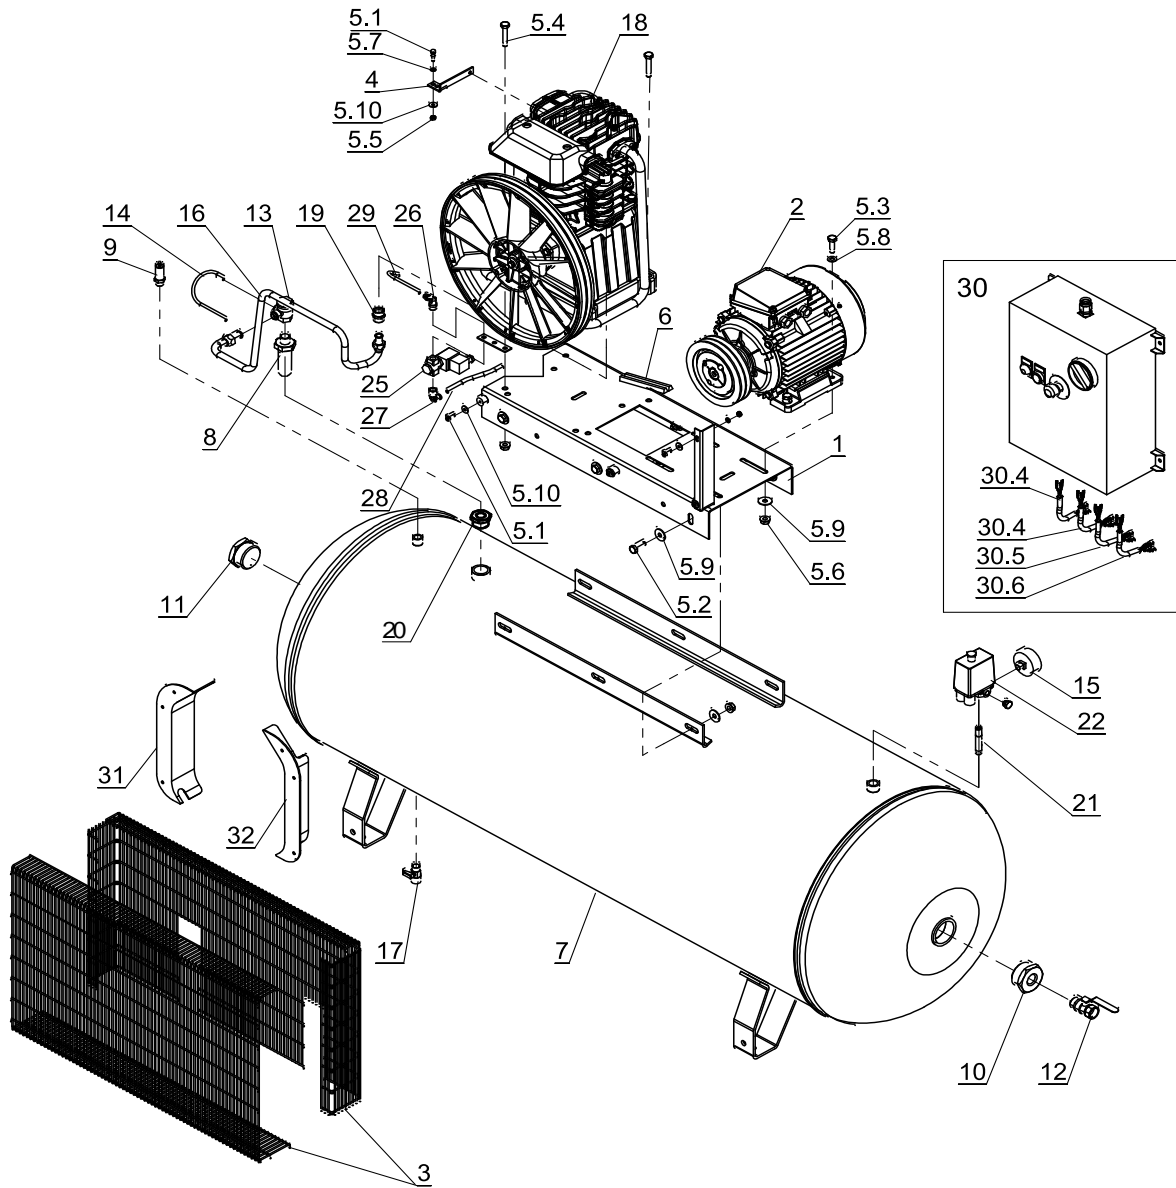

LOGOS 530/270H - LOGOS 650/270H WORKS 490/300H - WORKS 530/300H

Rev.00 - 12/2014

LOGOS 920/270H WORKS 650/300H

Rev.00 - 12/2014

LOGOS 920/270H WORKS 650/300H

Rev.00 - 12/2014

Rif. Ref	Cod Code	Q,tà Q,ty	DESCRIZIONE	DESCRIPTION	DESCRIPTION	Note Notes
1	5010460008	1	Base	Platte	Base	
2	4151750000	1	Kit Motore/puleggia	Motorscheibe Kit	Motor/pulley kit	LOGOS 920/270H
2	4151780000	1	Kit Motore/puleggia	Motorscheibe Kit	Motor/pulley kit	WORKS 650/300H
3	4170200000	1	Kit paracinghia	Riemenschutz Kit	Belt guard kit	
4	7458990000	1	Staffa Paracinghia	Riemenschutz Halter	Belt guard Support	
5	4080450000	1	Kit Viti	Schraube Kit	Screw kit	
5.1	x	11	Vite	Schraube	Screw	M6X16 UNI-5931
5.2	x	6	Vite	Schraube	Screw	M10X30 UNI-5739
5.3	x	4	Vite	Schraube	Screw	M10X35 UNI-5739
5.4	x	4	Vite	Schraube	Screw	M10X55 UNI-5739
5.5	x	9	Dado	Mutter	Nut	M6 UNI-5587
5.6	x	14	Dado	Mutter	Nut	M10
5.7	x	11	Rondella	Unterlegscheibe	Washer	Ø6X24 UNI-6593
5.8	x	6	Rondella	Unterlegscheibe	Washer	Ø10 UNI-6592
5.9	x	16	Rondella	Unterlegscheibe	Washer	Ø10X30 UNI-6593
5.10	x	9	Rondella	Unterlegscheibe	Washer	Ø6 UNI-6592
6	7371250000	2	Cinghia	Keilriemen	Belt	LOGOS 920/270H
6	7370680000	2	Cinghia	Keilriemen	Belt	WORKS 650/300H
7	7477880000	1	Serb. 270 lt 11 bar - AD2000	Tank 270 verzinkt 11 bar	Tank 270 galvanalized 11 bar	LOGOS 920/270H
7	7477730000	1	Serb. 270 lt 16 bar - AD2000	Tank 270 verzinkt 16 bar	Tank 270 galvanalized 16 bar	WORKS 650/300H
8	7232070000	1	Tubo Prolunga	Reduzierung	Extension Hose	
9	7192090000	1	Valvola di Sic.	Sicherheitsventil	Safety valve	LOGOS 920/270H
9	7192330000	1	Valvola di Sic.	Sicherheitsventil	Safety valve	WORKS 650/300H
10	7085120000	1	Raccordo	Muffe	Joint	2"-1/2"MF
11	7090050000	1	Tappo	Stecker	Plug	M2"
12	7130150000	1	Rubinetto a Sfera	Kugelhahn	Tap	MF 1/2"
13	7190150000	1	Valvola di ritegno	Rückschlagventil	Non return valve	FM 1/2"
14	7230010000	1,5	Tubo Rilsan	Schlauch	Rilsan hose	Ø6X4
15	7110060000	1	Manometro	Manometer	Pressure gauge	LOGOS 920/270H
15	7110150000	1	Manometro	Manometer	Pressure gauge	WORKS 650/300H
16	7231110000	1	Tubo alimentazione	Rohr	Infeed hose	
17	7130160000	1	Rubinetto Spurgo	Ablasbahn	Discharge tap	M3/8"
18	3021090000	1	AB 998 S	Aggregat AB998S	Pump AB998S	
19	7085030000	1	Raccordo	Muffe	Joint	1"-1/2 MM
20	7085110000	1	Raccordo	Muffe	Joint	1"-1/2" MF
21	7088060000	1	Raccordo	Muffe	Joint	MM 3/8-1/4 CIL 3/8
22	7250740000	1	Pressostato	Druckschalter	Pressure switch	LOGOS 920/270H
22	7250340000	1	Pressostato	Druckschalter	Pressure switch	WORKS 650/300H
25	7194450000	1	Elettrovalvola	Aggregat AB598S	Pump AB598S	
26	7084240000	1	Raccordo	Aggregat AB678S	Pump AB678S	L M1/4" - Ø6
27	7080970000	1	Raccordo	Muffe	Joint	"L" M1/4"-8 RAPIDO
28	7230080000	1	Tubo Rilsan	Schlauch	Rilsan hose	Ø8X6
30	7430690000	1	Avviatore ST-TR	Stern-Dreieck Starter	STAR-DELTA Starter	
30.4	7327970000	2	Cavo motore/cass.el.	Kabel	Motor/electric board cable	
30.5	7327990000	1	Cavo press./cass.el.	Kabel	Press.sw.-electric board cable	
30.6	7328000000	1	Cavo alimentazione	Kabel	Infeed cable	
31	7153090000	1	Convogliatore	Band	Conveyor	
32	7153100000	1	Convogliatore	Band	Conveyor	