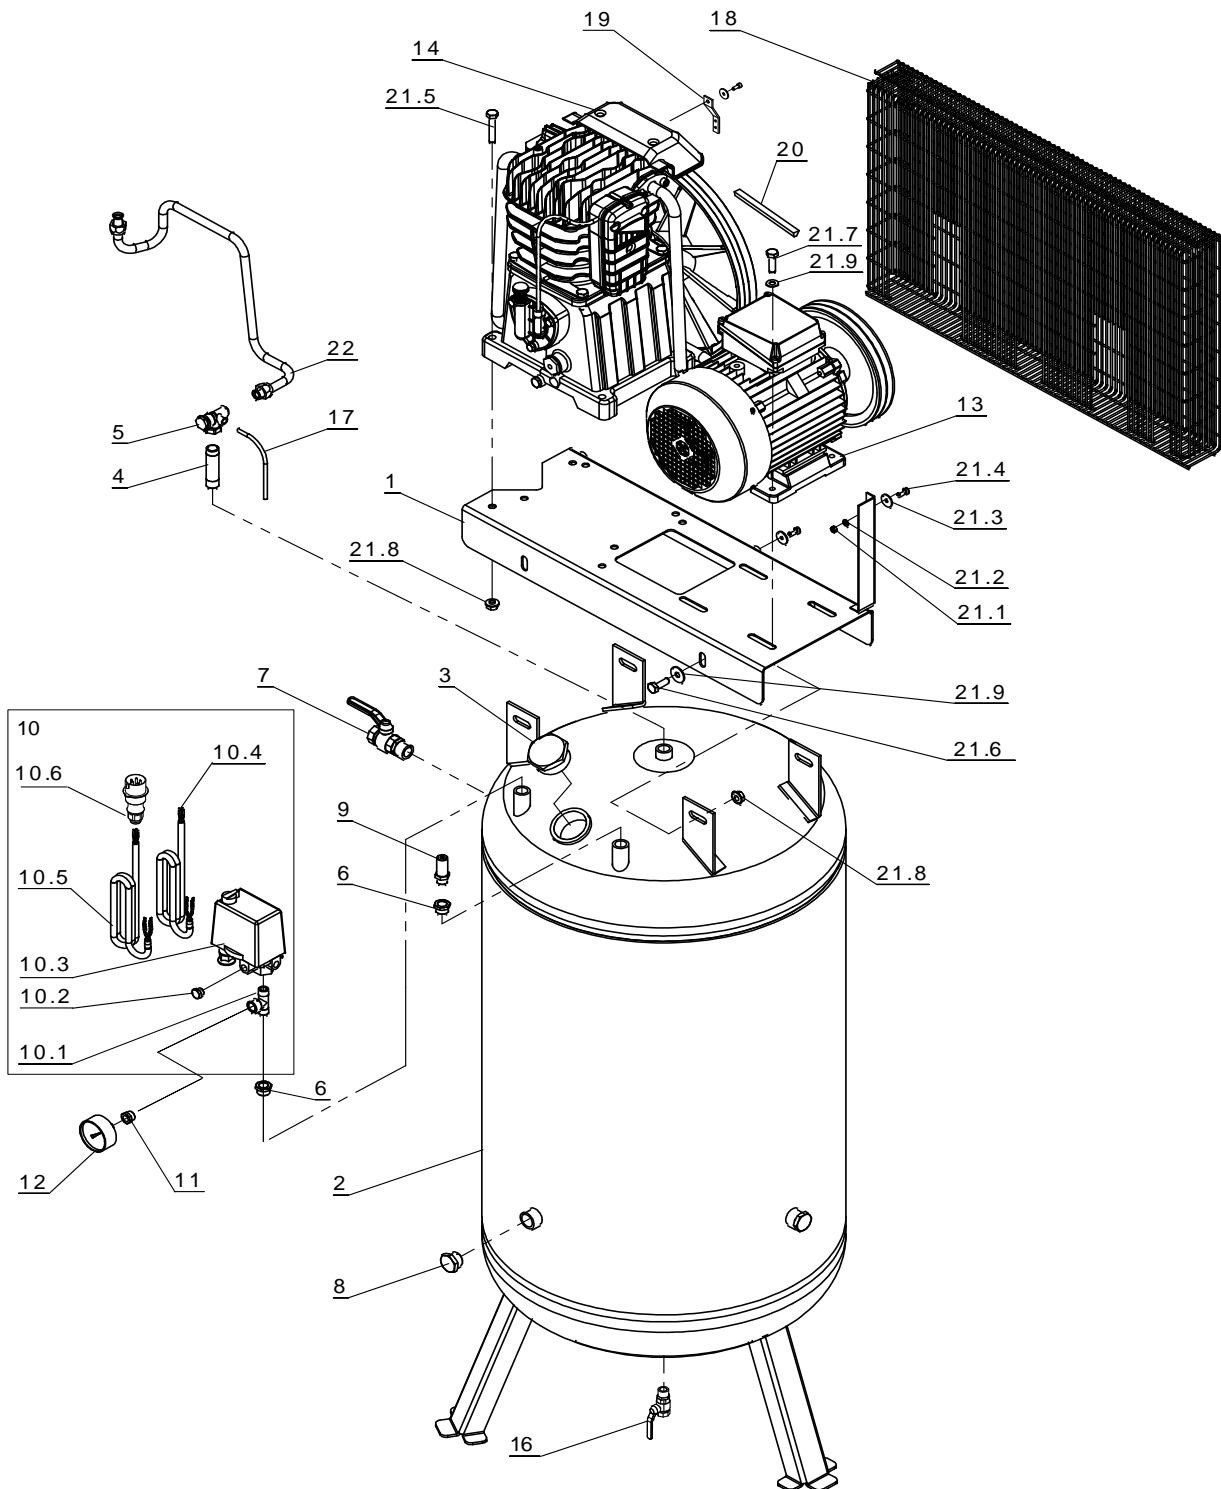

LOGOS 530/270V - LOGOS 650/270V WORKS 490/270V - WORKS 530/270V

Rev.00 - 12/2014