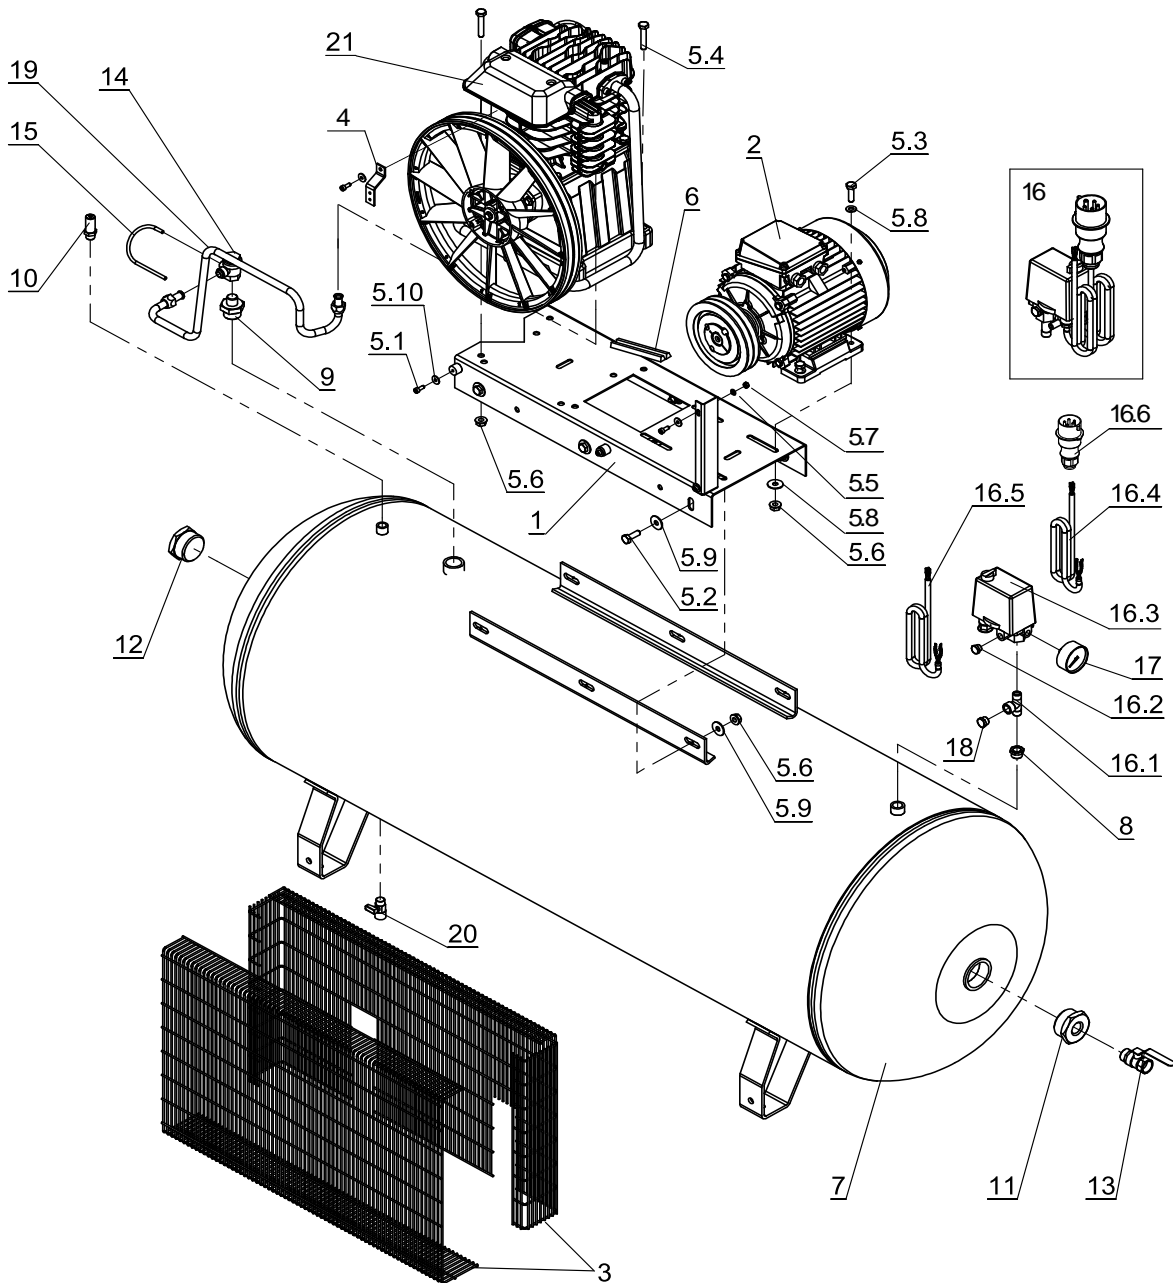

LOGOS 920/270H WORKS 650/300H

Rev.00 - 12/2014

Rif. Ref	Cod Code	Q,tà Q,ty	DESCRIZIONE	DESCRIPTION	DESCRIPTION	Note Notes
1	5010460008	1	Base	Platte	Base	
2	4151750000	1	Kit Motore/puleggia	Motorscheibe Kit	Motor/pulley kit	LOGOS 920/270H
2	4151780000	1	Kit Motore/puleggia	Motorscheibe Kit	Motor/pulley kit	WORKS 650/300H
3	4170200000	1	Kit paracinghia	Riemenschutz Kit	Belt guard kit	
4	7458990000	1	Staffa Paracinghia	Riemenschutz Halter	Belt guard Support	
5	4080450000	1	Kit Viti	Schraube Kit	Screw kit	
5.1	x	11	Vite	Schraube	Screw	M6X16 UNI-5931
5.2	x	6	Vite	Schraube	Screw	M10X30 UNI-5739
5.3	x	4	Vite	Schraube	Screw	M10X35 UNI-5739
5.4	x	4	Vite	Schraube	Screw	M10X55 UNI-5739
5.5	x	9	Dado	Mutter	Nut	M6 UNI-5587
5.6	x	14	Dado	Mutter	Nut	M10
5.7	x	11	Rondella	Unterlegscheibe	Washer	Ø6X24 UNI-6593
5.8	x	6	Rondella	Unterlegscheibe	Washer	Ø10 UNI-6592
5.9	x	16	Rondella	Unterlegscheibe	Washer	Ø10X30 UNI-6593
5.10	x	9	Rondella	Unterlegscheibe	Washer	Ø6 UNI-6592
6	7371250000	2	Cinghia	Keilriemen	Belt	LOGOS 920/270H
6	7370680000	2	Cinghia	Keilriemen	Belt	WORKS 650/300H
7	7477880000	1	Serb. 270 lt 11 bar - AD2000	Tank 270 verzinkt 11 bar	Tank 270 galvanalized 11 bar	LOGOS 920/270H
7	7477730000	1	Serb. 270 lt 16 bar - AD2000	Tank 270 verzinkt 16 bar	Tank 270 galvanalized 16 bar	WORKS 650/300H
8	7232070000	1	Tubo Prolunga	Reduzierung	Extension Hose	
9	7192090000	1	Valvola di Sic.	Sicherheitsventil	Safety valve	LOGOS 920/270H
9	7192330000	1	Valvola di Sic.	Sicherheitsventil	Safety valve	WORKS 650/300H
10	7085120000	1	Raccordo	Muffe	Joint	2"-1/2"MF
11	7090050000	1	Tappo	Stecker	Plug	M2"
12	7130150000	1	Rubinetto a Sfera	Kugelhahn	Tap	MF 1/2"
13	7190150000	1	Valvola di ritegno	Rückschlagventil	Non return valve	FM 1/2"
14	7230010000	1,5	Tubo Rilsan	Schlauch	Rilsan hose	Ø6X4
15	7110060000	1	Manometro	Manometer	Pressure gauge	LOGOS 920/270H
15	7110150000	1	Manometro	Manometer	Pressure gauge	WORKS 650/300H
16	7231110000	1	Tubo alimentazione	Rohr	Infeed hose	
17	7130160000	1	Rubinetto Spurgo	Ablasbahn	Discharge tap	M3/8"
18	3021090000	1	AB 998 S	Aggregat AB998S	Pump AB998S	
19	7085030000	1	Raccordo	Muffe	Joint	1"-1/2 MM
20	7085110000	1	Raccordo	Muffe	Joint	1"-1/2" MF
21	7088060000	1	Raccordo	Muffe	Joint	MM 3/8-1/4 CIL 3/8
22	7250740000	1	Pressostato	Druckschalter	Pressure switch	LOGOS 920/270H
22	7250340000	1	Pressostato	Druckschalter	Pressure switch	WORKS 650/300H
25	7194450000	1	Elettrovalvola	Aggregat AB598S	Pump AB598S	
26	7084240000	1	Raccordo	Aggregat AB678S	Pump AB678S	L M1/4" - Ø6
27	7080970000	1	Raccordo	Muffe	Joint	"L" M1/4"-8 RAPIDO
28	7230080000	1	Tubo Rilsan	Schlauch	Rilsan hose	Ø8X6
30	7430690000	1	Avviatore ST-TR	Stern-Dreieck Starter	STAR-DELTA Starter	
30.4	7327970000	2	Cavo motore/cass.el.	Kabel	Motor/electric board cable	
30.5	7327990000	1	Cavo press./cass.el.	Kabel	Press.sw.-electric board cable	
30.6	7328000000	1	Cavo alimentazione	Kabel	Infeed cable	
31	7153090000	1	Convogliatore	Band	Conveyor	
32	7153100000	1	Convogliatore	Band	Conveyor	

LOGOS 650/500H WORKS 530/500H

Rev.00 - 12/2014